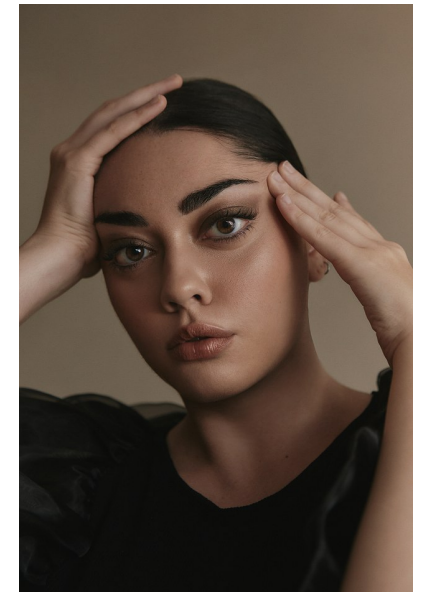

**NEDA FARR**

HEIGHT 5'9" BUST 38" D WAIST 34" HIPS 44" DRESS 12 US SHOE 9  
US HAIR BROWN EYES HAZEL

**KLINE**  
MODEL MANAGEMENT

EMAIL: [info@klinemodels.com](mailto:info@klinemodels.com)