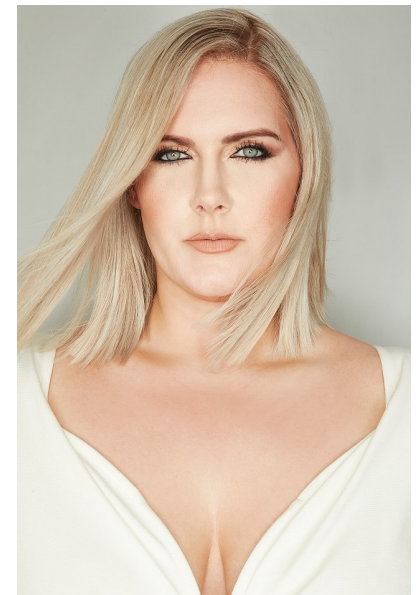

KRISTEN PICONE

HEIGHT 5'9" BUST 42" DDD WAIST 38" HIPS 52" DRESS 18 US
SHOE 10 US HAIR BLONDE EYES BLUE

KLINE
MODEL MANAGEMENT

EMAIL: info@klinemodels.com