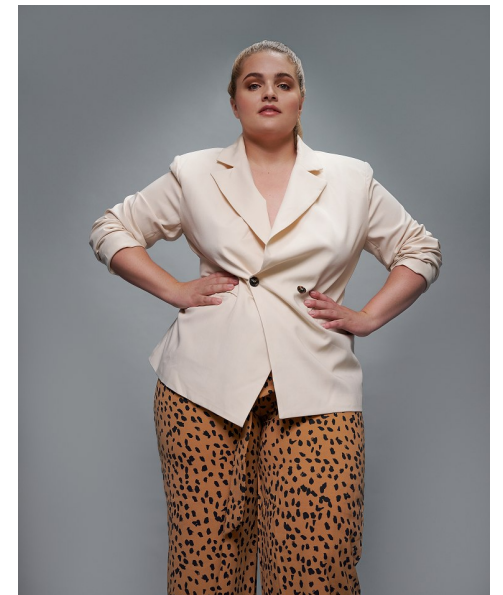

**MARIA ALIPIO**

HEIGHT 5'8" BUST 44" D WAIST 38" HIPS 49" DRESS 16-18 US  
HAIR BLONDE EYES BLUE

**KLINE**  
MODEL MANAGEMENT

EMAIL: [info@klinemodels.com](mailto:info@klinemodels.com)